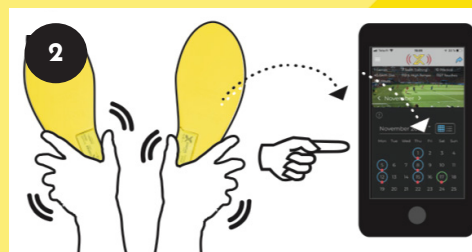

Xampion Use

How does it work?

Get the app

Download the Xampion app and add your sensor ID numbers.

Shape and insert insoles

Connect Xampion system by shaking both sensors while app is open. Cut insoles to fit your soccer boots. Use your old insoles as your size guide.

Go Play

Kick, run, shoot, pass and sprint. Put your football skills to the test.

Sync Stats

Open the Xampion calendar view on your mobile device, analyze your performance and set your goals. Track, analyze and improve with Xampion.

FIND OUT MORE ABOUT

Safety

<https://xampion.com/safety-notice>

Device Specification Required

<https://xampion.com/requirements-specifications>

[XAMPION.COM/SUPPORT](https://xampion.com/support)

BLUETOOTH® BLE CONNECTIVITY