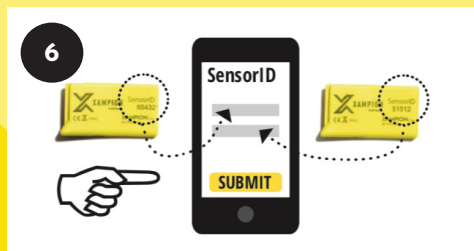

Xampion® System Setup