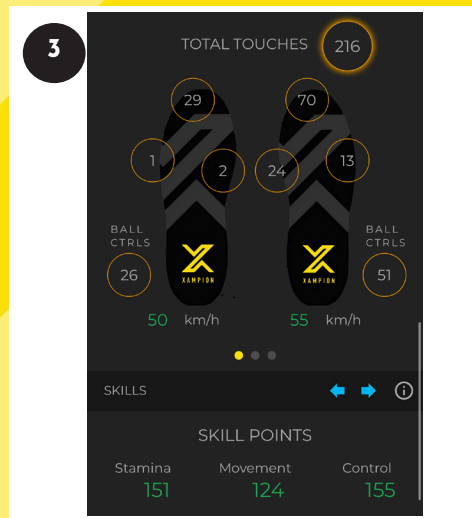

Xampion Use

How does it work?

Get the app

Download the Xampion app and add your sensor ID numbers.

Shape and insert insoles

Connect Xampion system by shaking both sensors while app is open. Cut insoles to fit your soccer boots. Use your old insoles as your size guide.

Go Play

Kick, run, shoot, pass and sprint. Put your football skills to the test.

Sync Stats

Open the Xampion calendar view on your mobile device, analyze your performance and set your goals. Track, analyze and improve with Xampion.

FIND OUT MORE ABOUT

Safety

<https://xampion.com/safety-notice>

Device Specification Required

<https://xampion.com/requirements-specifications>

[XAMPION.COM/SUPPORT](https://xampion.com/support)

BLUETOOTH® BLE CONNECTIVITY